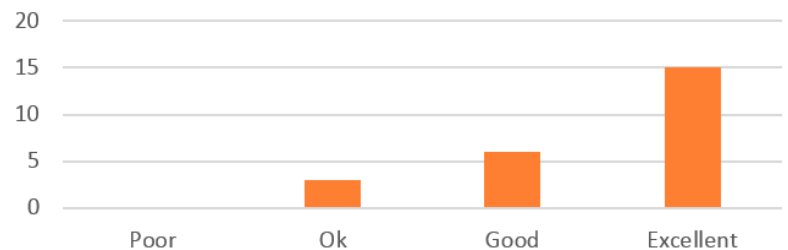

Project Excellence

2014-2015 Student Experience Survey Results

Grade Distribution 2014-15 AY

How would you rate your overall experience in Project Excellence?

How would you rate your overall experience with the graduate law professors?