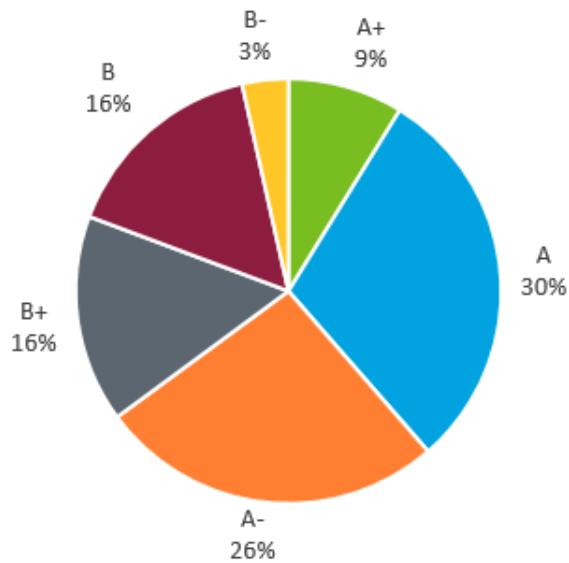

Project Excellence

2014-2015 Student Experience Survey Results

Grade Distribution 2014-15 AY

How would you rate your overall experience in Project Excellence?

How would you rate your overall experience with the graduate law professors?