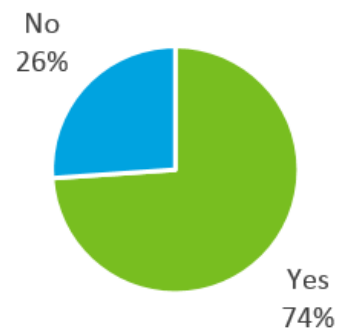

Project Excellence

2014-2015 Student Experience Survey Results

Grade Distribution 2014-15 AY

How would you rate your overall experience in Project Excellence?

How would you rate your overall experience with the graduate law professors?

Do you plan on attending law school in the future?

100% of Project Excellence students felt they could ask questions freely in class

How challenging was your most recent law course?